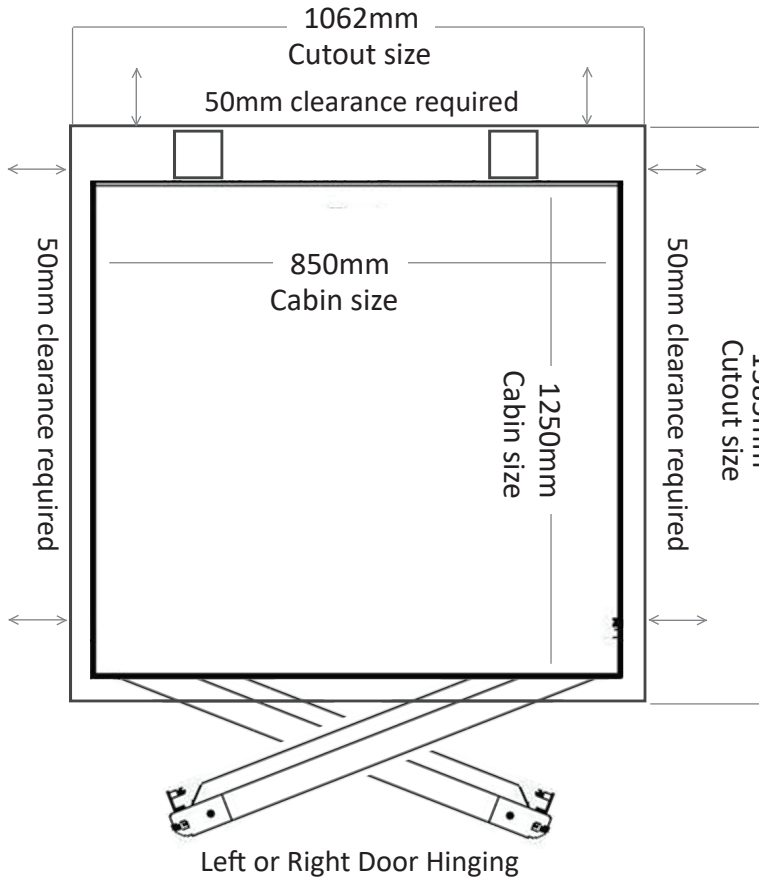

## Plan View

## Construction Details

- Pit depth No pit required
- Headroom 2400mm - 2550mm
- Power supply Single phase 230 V 50/60 Hz, 15A  
Location to be agreed

## Specifications

- Person capacity 3 persons (255kg)
- Cabin height 1900mm
- Door width 850mm
- Speed 0.08m/s - 0.15m/s
- Maximum travel 4200mm
- Maximum floors 2
- Compliance EN81-41
- Safety Sensors top and bottom of cabin
- Large selection of colours available