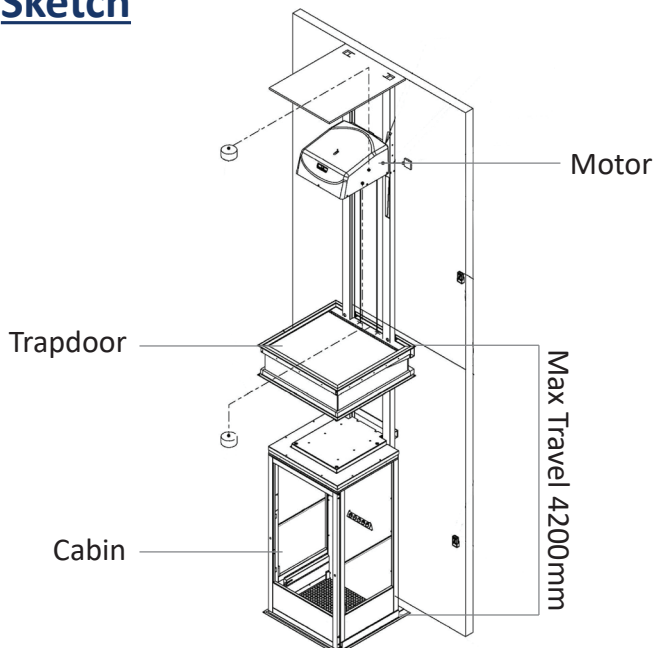

The award winning leader

Q1 • Large • Custom

Plan View

Sketch

Top Floor Section View

Construction Details

- Pit depth No pit required
- Headroom 2400mm - 2550mm
- Power supply Single phase 230 V 50/60 Hz, 15A
  Location to be agreed

Specifications

- Person capacity 3 persons (255kg)
- Cabin height 1900mm
- Door width 850mm
- Speed 0.08m/s - 0.15m/s
- Maximum travel 4200mm
- Maximum floors 2
- Compliance EN81-41
- Safety Sensors top and bottom of cabin
- Large selection of colours available