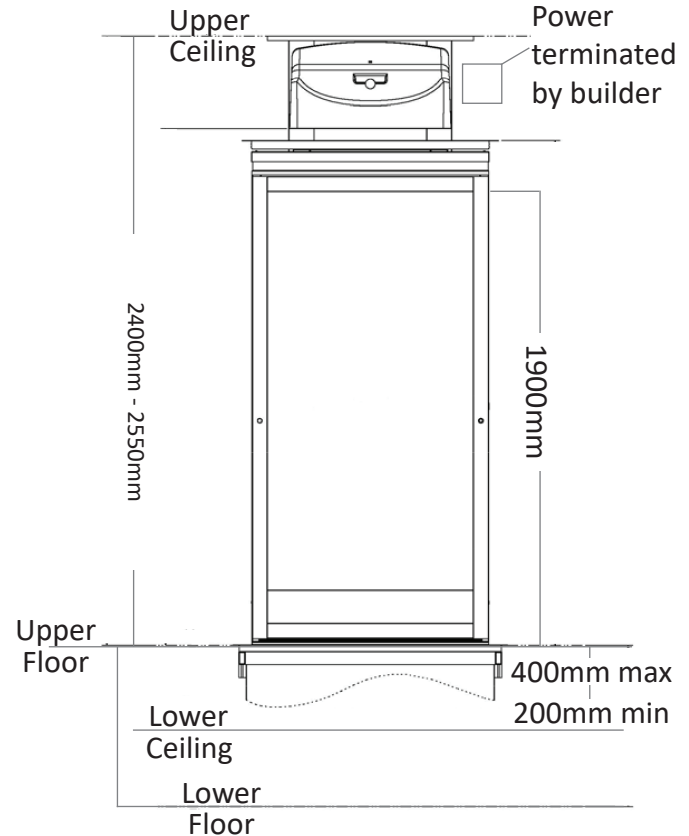

## Plan View

## Construction Details

- Pit depth No pit required
- Headroom 2400mm - 2550mm
- Power supply Single phase 230 V 50/60 Hz, 15A  
Location to be agreed

## Specifications

- Person capacity 3 persons (255kg)
- Cabin height 1900mm
- Door width 850mm
- Speed 0.08m/s - 0.15m/s
- Maximum travel 4200mm
- Maximum floors 2
- Compliance EN81-41
- Safety Sensors top and bottom of cabin
- Large selection of colours available