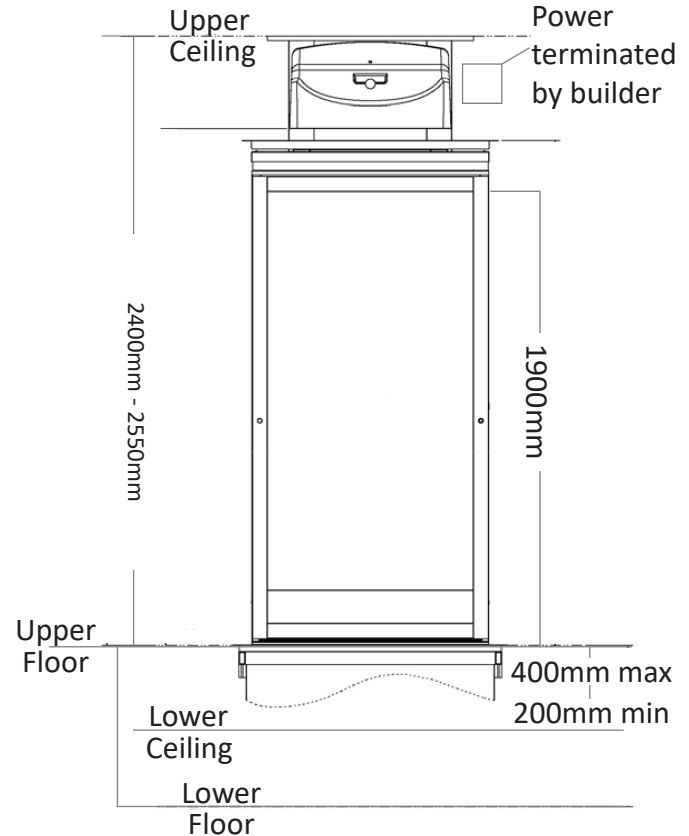

The award winning leader

Q1 • Medium • Custom

Plan View

Sketch

Top Floor Section View

Construction Details

- Pit depth No pit required
- Headroom 2400mm - 2550mm
- Power supply Single phase 230 V 50/60 Hz, 15A
Location to be agreed

Specifications

- Person capacity 3 persons (255kg)
- Cabin height 1900mm
- Door width 850mm
- Speed 0.08m/s - 0.15m/s
- Maximum travel 4200mm
- Maximum floors 2
- Compliance EN81-41
- Safety Sensors top and bottom of cabin
- Large selection of colours available