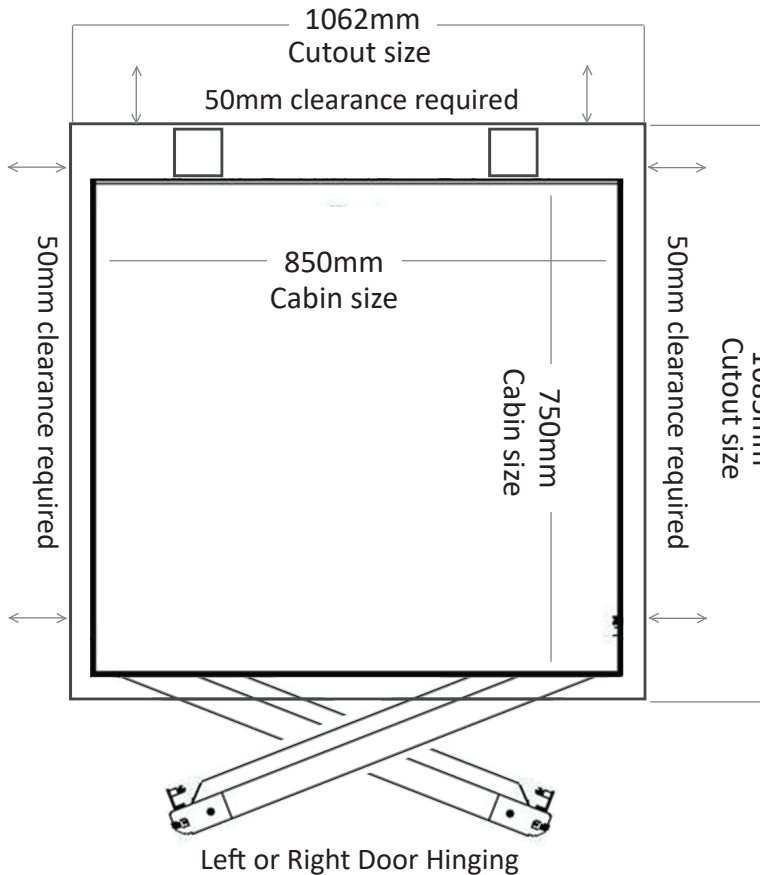

The award winning leader

Q1 • Medium • Custom

Plan View

Sketch

Top Floor Section View

Construction Details

- Pit depth No pit required
- Headroom 2400mm - 2550mm
- Power supply Single phase 230 V 50/60 Hz, 15A
Location to be agreed

Specifications

- Person capacity 3 persons (255kg)
- Cabin height 1900mm
- Door width 850mm
- Speed 0.08m/s - 0.15m/s
- Maximum travel 4200mm
- Maximum floors 2
- Compliance EN81-41
- Safety Sensors top and bottom of cabin
- Large selection of colours available