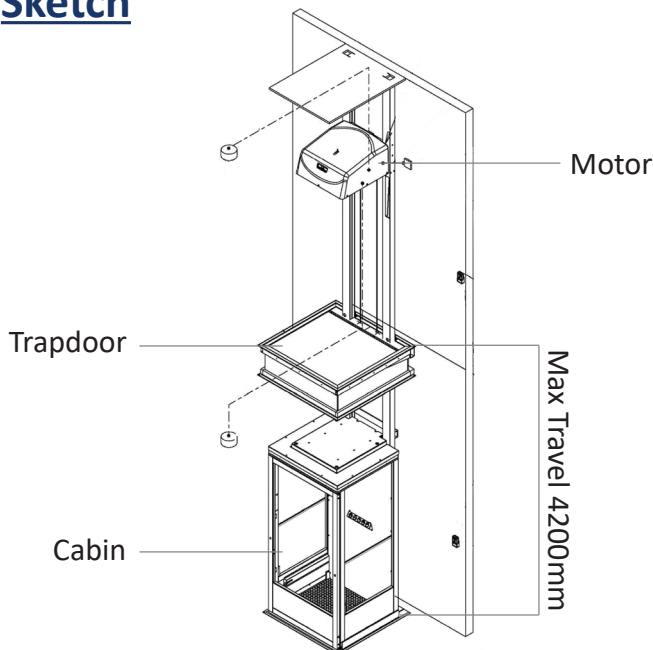

The award winning leader

Q1 • Medium • Custom

Plan View

Sketch

Top Floor Section View

Construction Details

- Pit depth No pit required
- Headroom 2400mm - 2550mm
- Power supply Single phase 230 V 50/60 Hz, 15A
Location to be agreed

Specifications

- Person capacity 3 persons (255kg)
- Cabin height 1900mm
- Door width 850mm
- Speed 0.08m/s - 0.15m/s
- Maximum travel 4200mm
- Maximum floors 2
- Compliance EN81-41
- Safety Sensors top and bottom of cabin
- Large selection of colours available