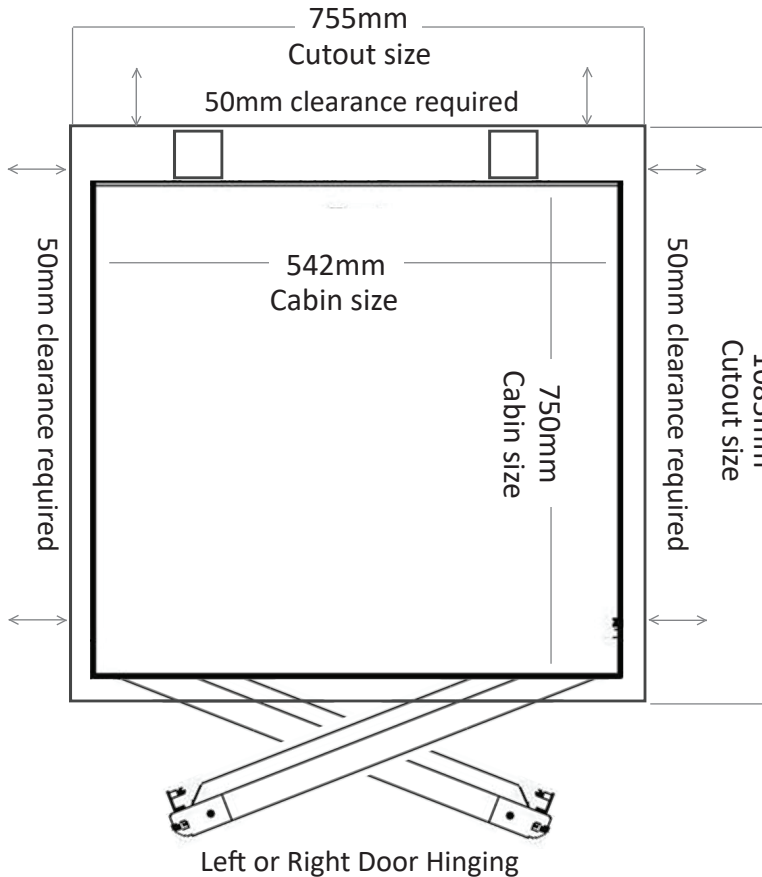

The award winning leader

Q1 • Small • Custom

Plan View

Sketch

Top Floor Section View

Construction Details

- Pit depth No pit required
- Headroom 2400mm - 2550mm
- Power supply Single phase 230 V 50/60 Hz, 15A
Location to be agreed

Specifications

- Person capacity 3 persons (255kg)
- Cabin height 1900mm
- Door width 542mm
- Speed 0.08m/s - 0.15m/s
- Maximum travel 4200mm
- Maximum floors 2
- Compliance EN81-41
- Safety Sensors top and bottom of cabin
- Large selection of colours available