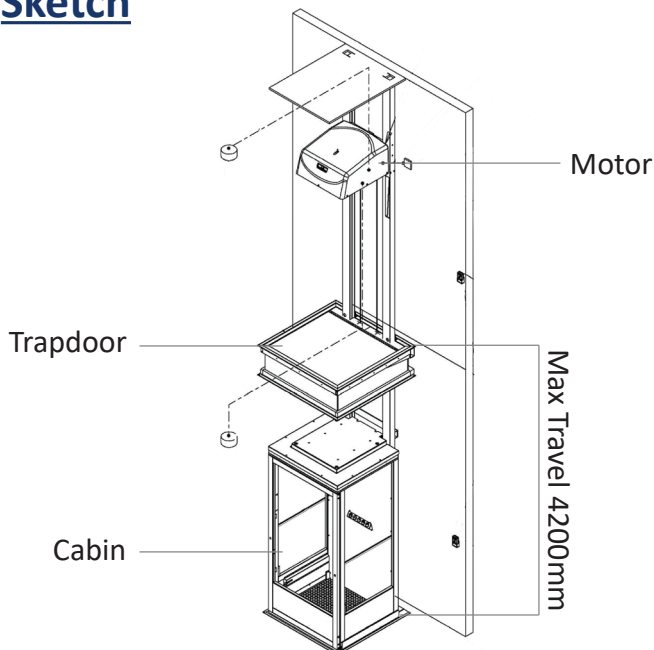

The award winning leader

Q1 • Small • Custom

Plan View

Sketch

Top Floor Section View

Construction Details

- Pit depth No pit required
- Headroom 2400mm - 2550mm
- Power supply Single phase 230 V 50/60 Hz, 15A
Location to be agreed

Specifications

- Person capacity 3 persons (255kg)
- Cabin height 1900mm
- Door width 542mm
- Speed 0.08m/s - 0.15m/s
- Maximum travel 4200mm
- Maximum floors 2
- Compliance EN81-41
- Safety Sensors top and bottom of cabin
- Large selection of colours available