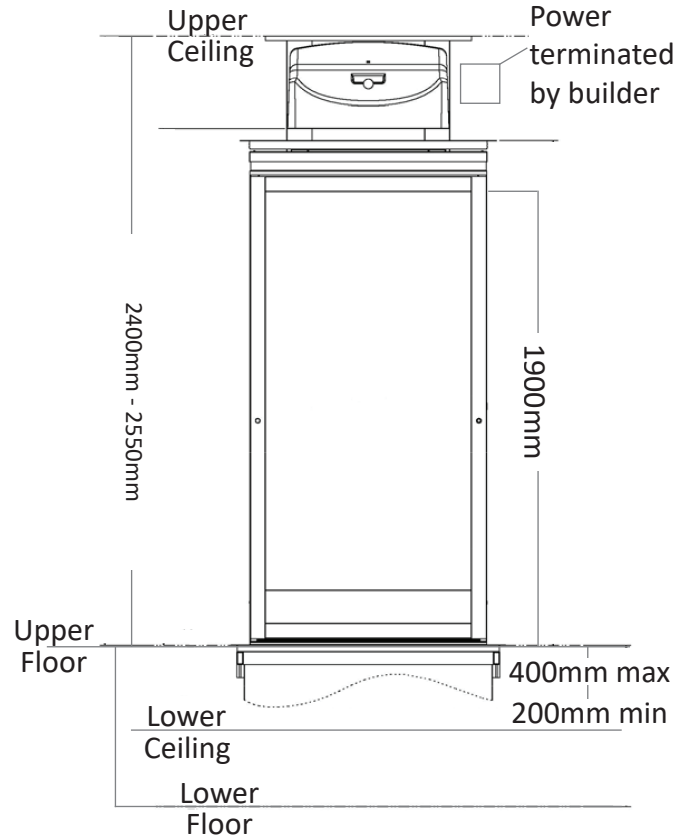

The award winning leader

Q1 • Small • Custom

Plan View

Sketch

Top Floor Section View

Construction Details

- Pit depth No pit required
- Headroom 2400mm - 2550mm
- Power supply Single phase 230 V 50/60 Hz, 15A
Location to be agreed

Specifications

- Person capacity 3 persons (255kg)
- Cabin height 1900mm
- Door width 542mm
- Speed 0.08m/s - 0.15m/s
- Maximum travel 4200mm
- Maximum floors 2
- Compliance EN81-41
- Safety Sensors top and bottom of cabin
- Large selection of colours available